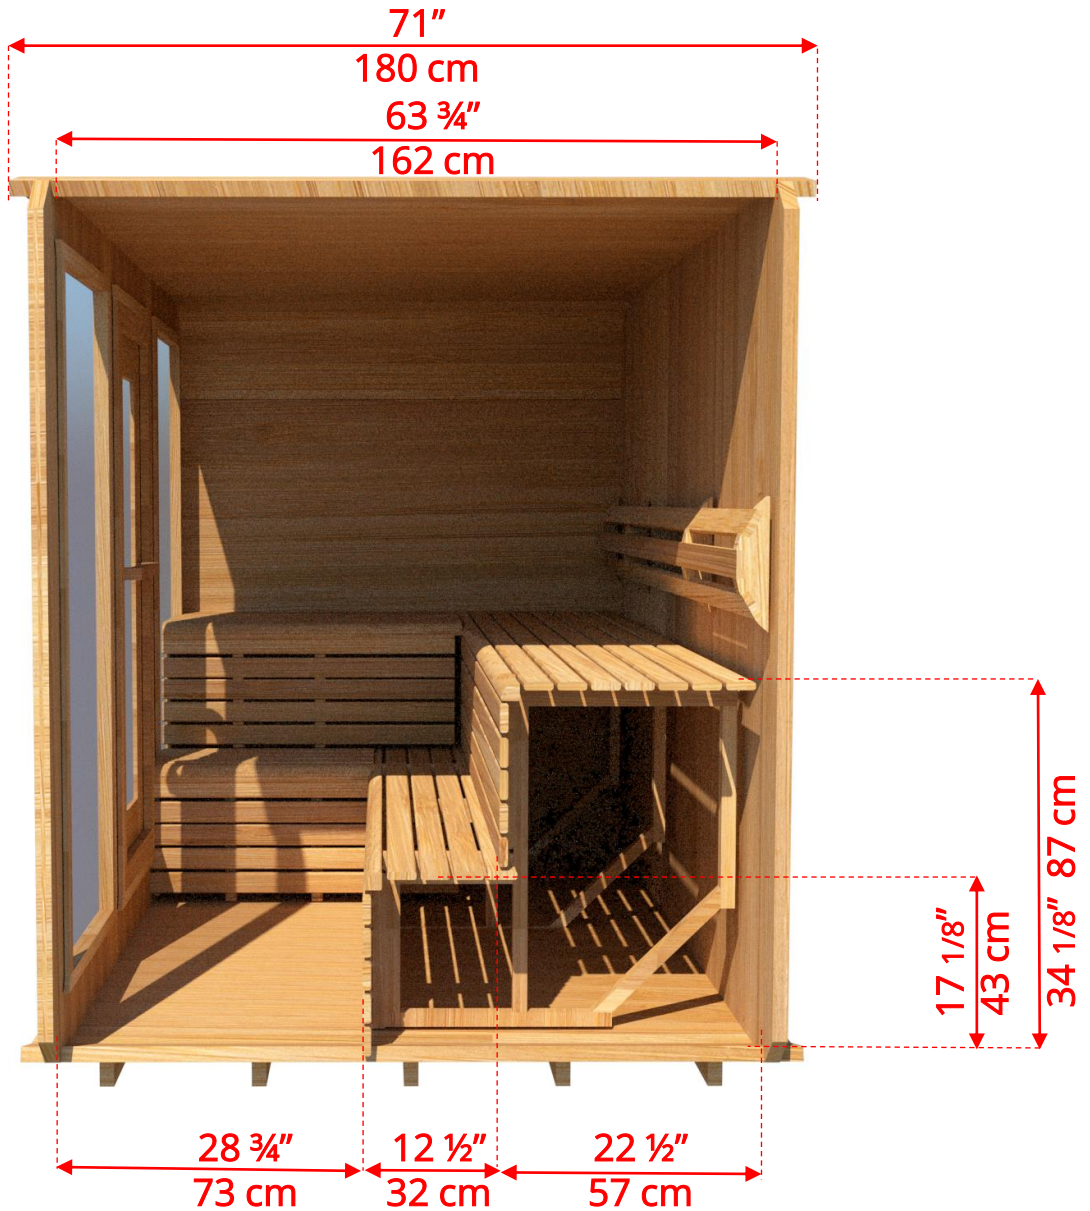

860LU/862LU 8'x6' (244cm x 182cm) Luna Sauna

860LU/862LU

8'x6' (244cm x 182cm) Luna Sauna

860LU/862LU 8'x6' (244cm x 182cm) Luna Sauna

LUBACKB6
2 Tier Benches on Back Wall

860LU/862LU 8'x6' (244cm x 182cm) Luna Sauna

LUBACKB6
2 Tier Benches on Back Wall

860LU/862LU 8'x6' (244cm x 182cm) Luna Sauna

LULBR6
Luna L Benches on Right Side

860LU/862LU 8'x6' (244cm x 182cm) Luna Sauna

LULBR6
Luna L Benches on Right Side

860LU/862LU 8'x6' (244cm x 182cm) Luna Sauna

LULBL6
Luna L Benches on Left Side

860LU/862LU 8'x6' (244cm x 182cm) Luna Sauna

LULBL6
Luna L Benches on Left Side

860LU/862LU 8'x6' (244cm x 182cm) Luna Sauna

LUSIDE6
6' Luna Side Wall Benches

860LU/862LU 8'x6' (244cm x 182cm) Luna Sauna

LUBACK
Lounge Bench on Back Wall

860LU/862LU 8'x6' (244cm x 182cm) Luna Sauna

Wood Burning Heater

BSB212 – Chimney Heat Shield Set for out the Back Wall

* Wood Burning Heater *not available with Back wall bench layout*