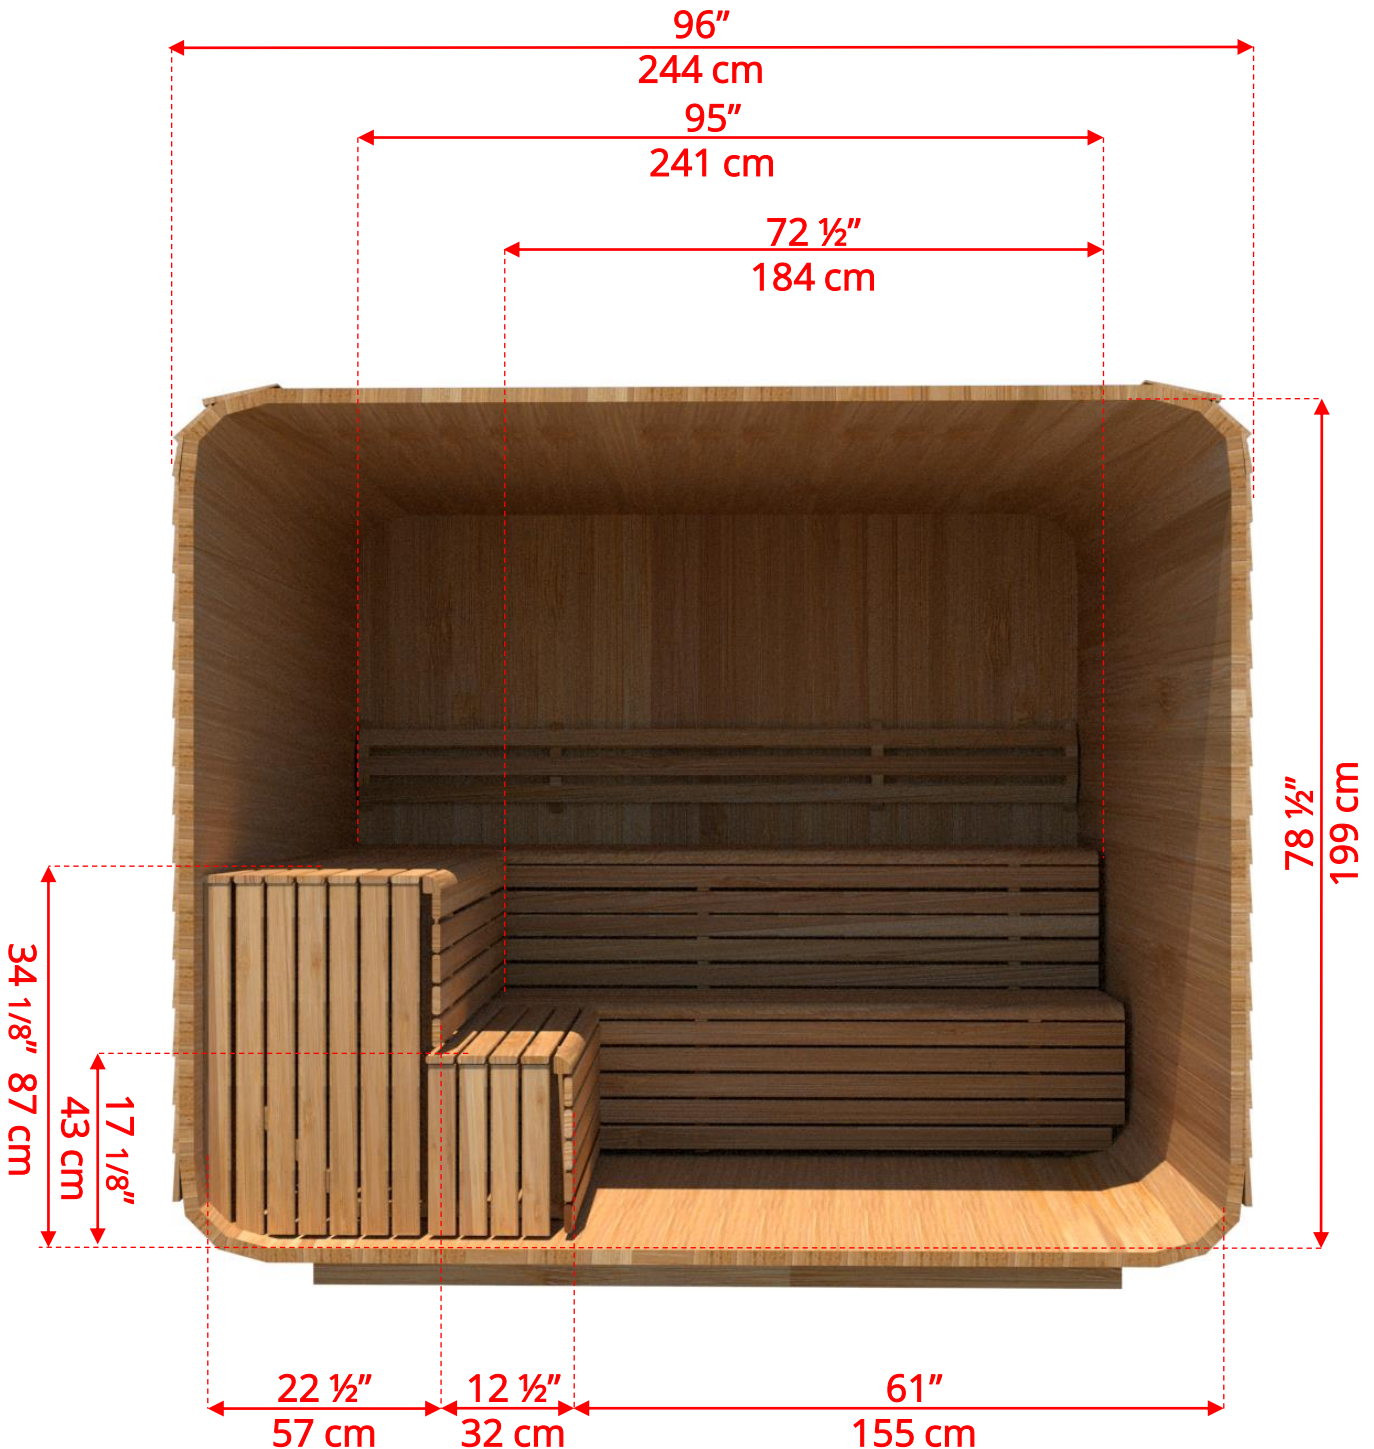

860LU/862LU 8'x6' (244cm x 182cm) Luna Sauna

860LU/862LU

8'x6' (244cm x 182cm) Luna Sauna

860LU/862LU 8'x6' (244cm x 182cm) Luna Sauna

LUBACKB6
2 Tier Benches on Back Wall

860LU/862LU 8'x6' (244cm x 182cm) Luna Sauna

LUBACKB6
2 Tier Benches on Back Wall

860LU/862LU 8'x6' (244cm x 182cm) Luna Sauna

LULBR6
Luna L Benches on Right Side

860LU/862LU 8'x6' (244cm x 182cm) Luna Sauna

LULBR6
Luna L Benches on Right Side

860LU/862LU 8'x6' (244cm x 182cm) Luna Sauna

LULBL6
Luna L Benches on Left Side

860LU/862LU 8'x6' (244cm x 182cm) Luna Sauna

LULBL6
Luna L Benches on Left Side

860LU/862LU 8'x6' (244cm x 182cm) Luna Sauna

LUSIDE6
6' Luna Side Wall Benches

860LU/862LU 8'x6' (244cm x 182cm) Luna Sauna

LUBACK
Lounge Bench on Back Wall

860LU/862LU 8'x6' (244cm x 182cm) Luna Sauna

Wood Burning Heater

BSB212 – Chimney Heat Shield Set for out the Back Wall

* Wood Burning Heater *not available with Back wall bench layout*