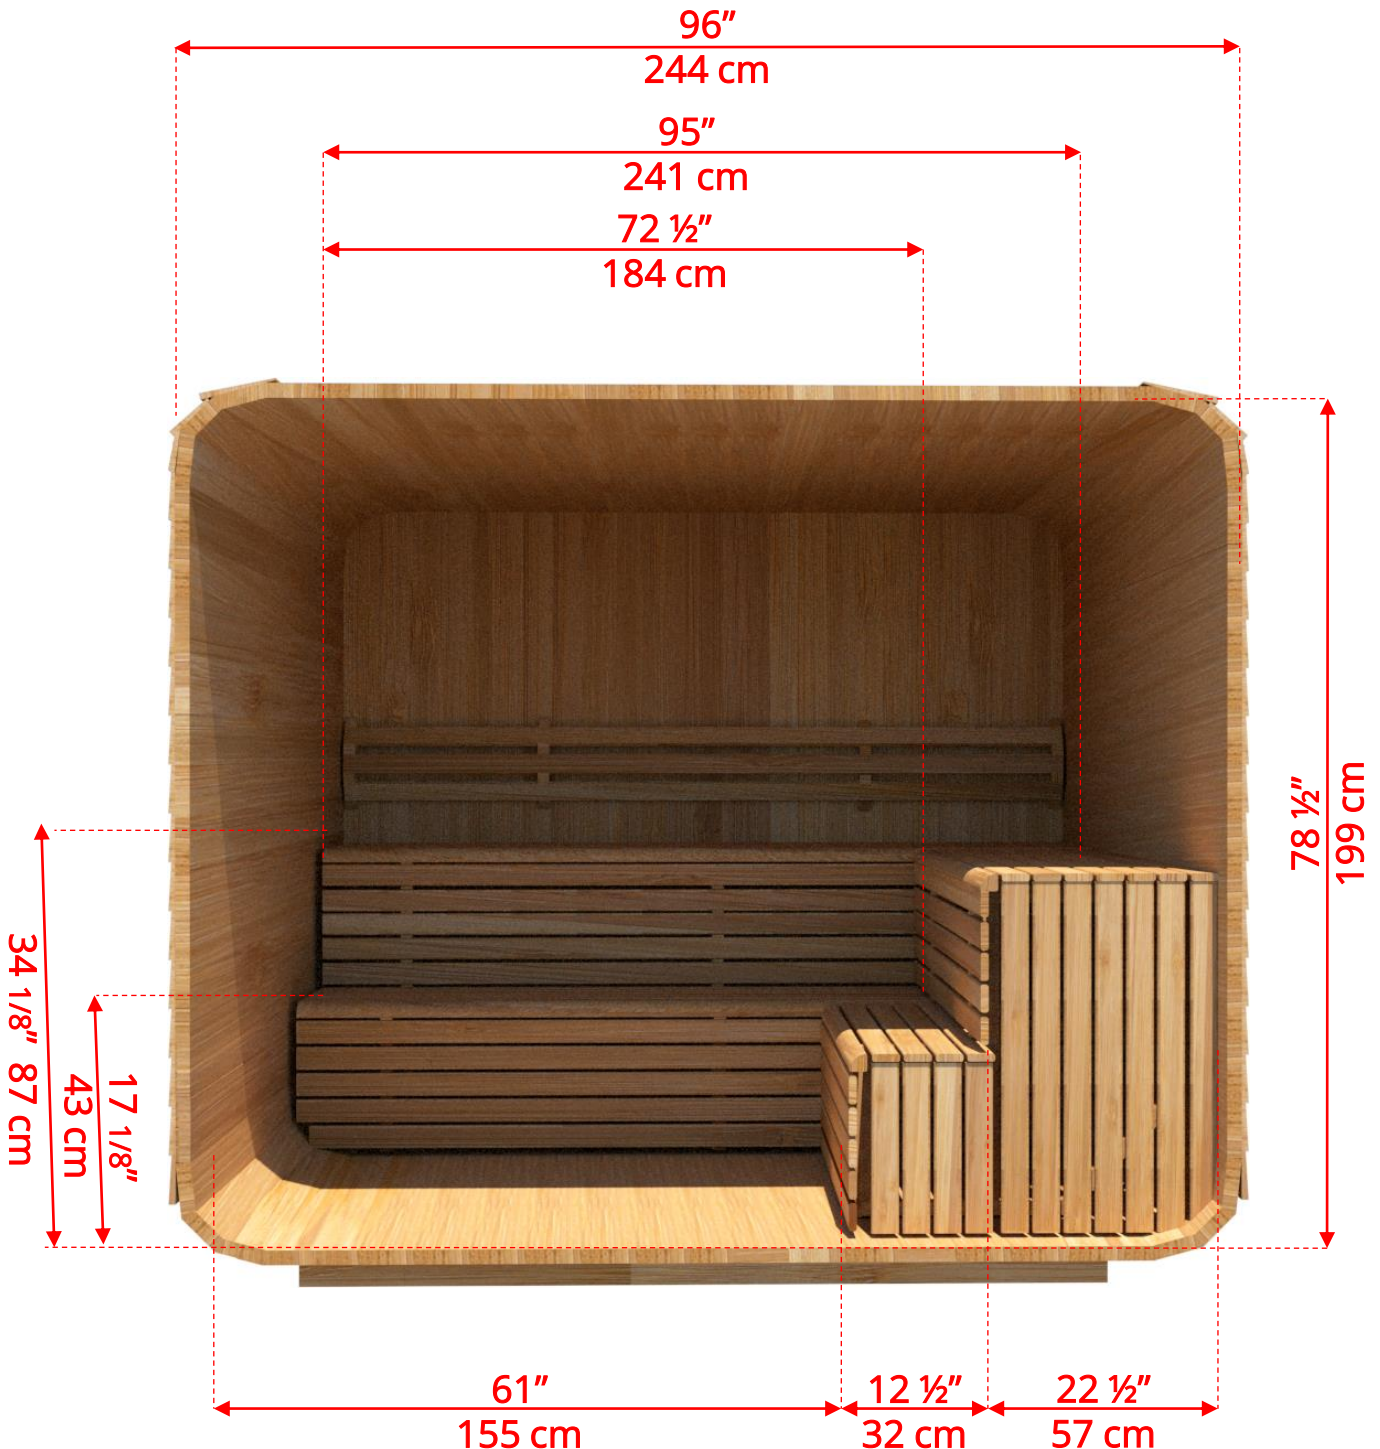

860LU/862LU 8'x6' (244cm x 182cm) Luna Sauna

860LU/862LU

8'x6' (244cm x 182cm) Luna Sauna

860LU/862LU 8'x6' (244cm x 182cm) Luna Sauna

LUBACKB6
2 Tier Benches on Back Wall

860LU/862LU 8'x6' (244cm x 182cm) Luna Sauna

LUBACKB6
2 Tier Benches on Back Wall

860LU/862LU 8'x6' (244cm x 182cm) Luna Sauna

LULBR6
Luna L Benches on Right Side

860LU/862LU 8'x6' (244cm x 182cm) Luna Sauna

LULBR6
Luna L Benches on Right Side

860LU/862LU 8'x6' (244cm x 182cm) Luna Sauna

LULBL6
Luna L Benches on Left Side

860LU/862LU 8'x6' (244cm x 182cm) Luna Sauna

LULBL6
Luna L Benches on Left Side

860LU/862LU 8'x6' (244cm x 182cm) Luna Sauna

LUSIDE6
6' Luna Side Wall Benches

860LU/862LU 8'x6' (244cm x 182cm) Luna Sauna

LUBACK
Lounge Bench on Back Wall

860LU/862LU 8'x6' (244cm x 182cm) Luna Sauna

Wood Burning Heater

BSB212 – Chimney Heat Shield Set for out the Back Wall

* Wood Burning Heater *not available with Back wall bench layout*