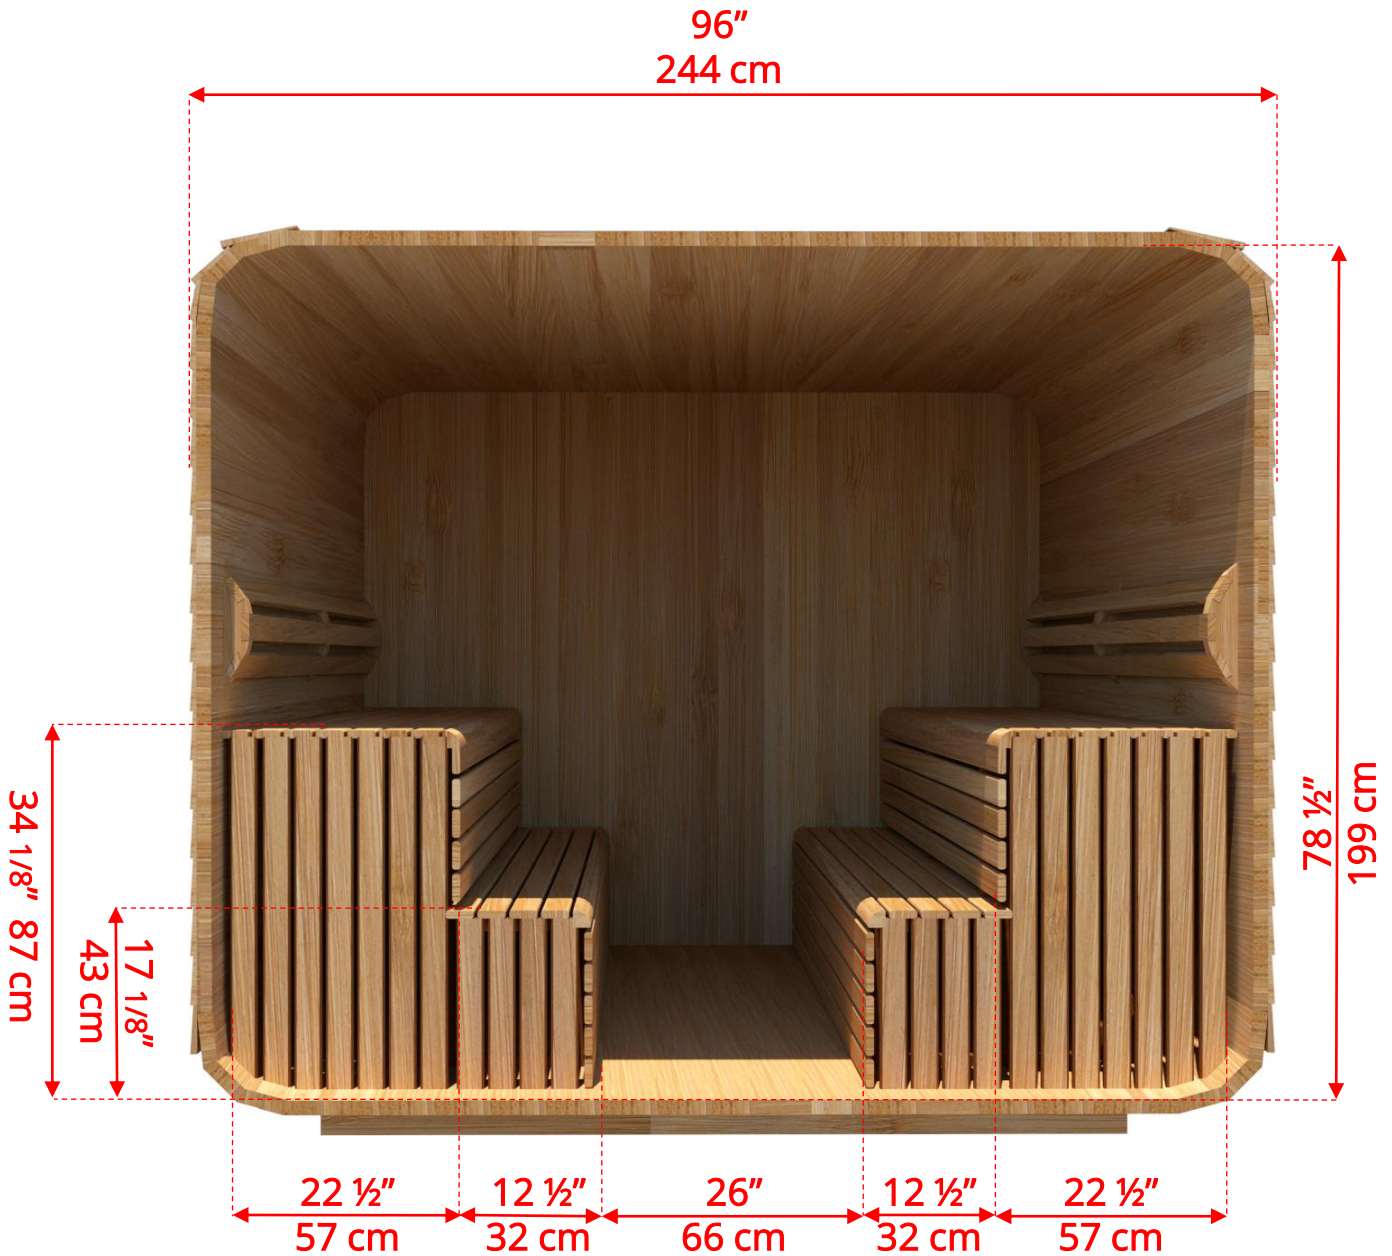

860LU/862LU 8'x6' (244cm x 182cm) Luna Sauna

860LU/862LU

8'x6' (244cm x 182cm) Luna Sauna

860LU/862LU 8'x6' (244cm x 182cm) Luna Sauna

LUBACKB6
2 Tier Benches on Back Wall

860LU/862LU 8'x6' (244cm x 182cm) Luna Sauna

LUBACKB6
2 Tier Benches on Back Wall

860LU/862LU 8'x6' (244cm x 182cm) Luna Sauna

LULBR6
Luna L Benches on Right Side

860LU/862LU 8'x6' (244cm x 182cm) Luna Sauna

LULBR6
Luna L Benches on Right Side

860LU/862LU 8'x6' (244cm x 182cm) Luna Sauna

LULBL6
Luna L Benches on Left Side

860LU/862LU 8'x6' (244cm x 182cm) Luna Sauna

LULBL6
Luna L Benches on Left Side

860LU/862LU 8'x6' (244cm x 182cm) Luna Sauna

LUSIDE6
6' Luna Side Wall Benches

860LU/862LU 8'x6' (244cm x 182cm) Luna Sauna

LUBACK
Lounge Bench on Back Wall

860LU/862LU 8'x6' (244cm x 182cm) Luna Sauna

Wood Burning Heater

BSB212 – Chimney Heat Shield Set for out the Back Wall

* Wood Burning Heater *not available with Back wall bench layout*