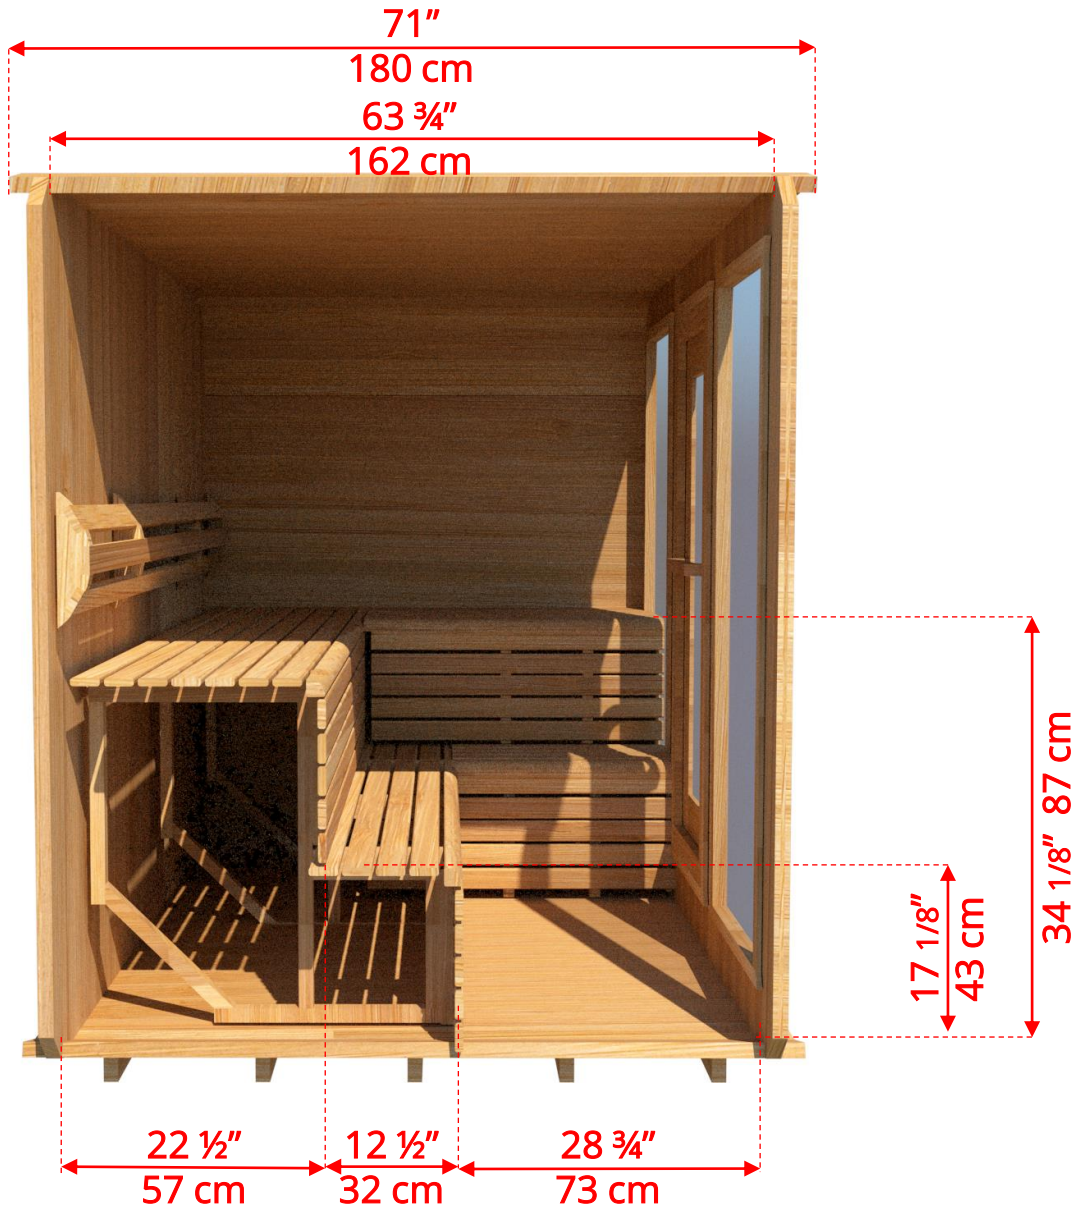

860LU/862LU 8'x6' (244cm x 182cm) Luna Sauna

860LU/862LU

8'x6' (244cm x 182cm) Luna Sauna

860LU/862LU 8'x6' (244cm x 182cm) Luna Sauna

LUBACKB6
2 Tier Benches on Back Wall

860LU/862LU 8'x6' (244cm x 182cm) Luna Sauna

LUBACKB6
2 Tier Benches on Back Wall

860LU/862LU 8'x6' (244cm x 182cm) Luna Sauna

LULBR6
Luna L Benches on Right Side

860LU/862LU 8'x6' (244cm x 182cm) Luna Sauna

LULBR6
Luna L Benches on Right Side

860LU/862LU 8'x6' (244cm x 182cm) Luna Sauna

LULBL6
Luna L Benches on Left Side

860LU/862LU 8'x6' (244cm x 182cm) Luna Sauna

LULBL6
Luna L Benches on Left Side

860LU/862LU 8'x6' (244cm x 182cm) Luna Sauna

LUSIDE6
6' Luna Side Wall Benches

860LU/862LU 8'x6' (244cm x 182cm) Luna Sauna

LUBACK
Lounge Bench on Back Wall

860LU/862LU 8'x6' (244cm x 182cm) Luna Sauna

Wood Burning Heater

BSB212 – Chimney Heat Shield Set for out the Back Wall

* Wood Burning Heater *not available with Back wall bench layout*