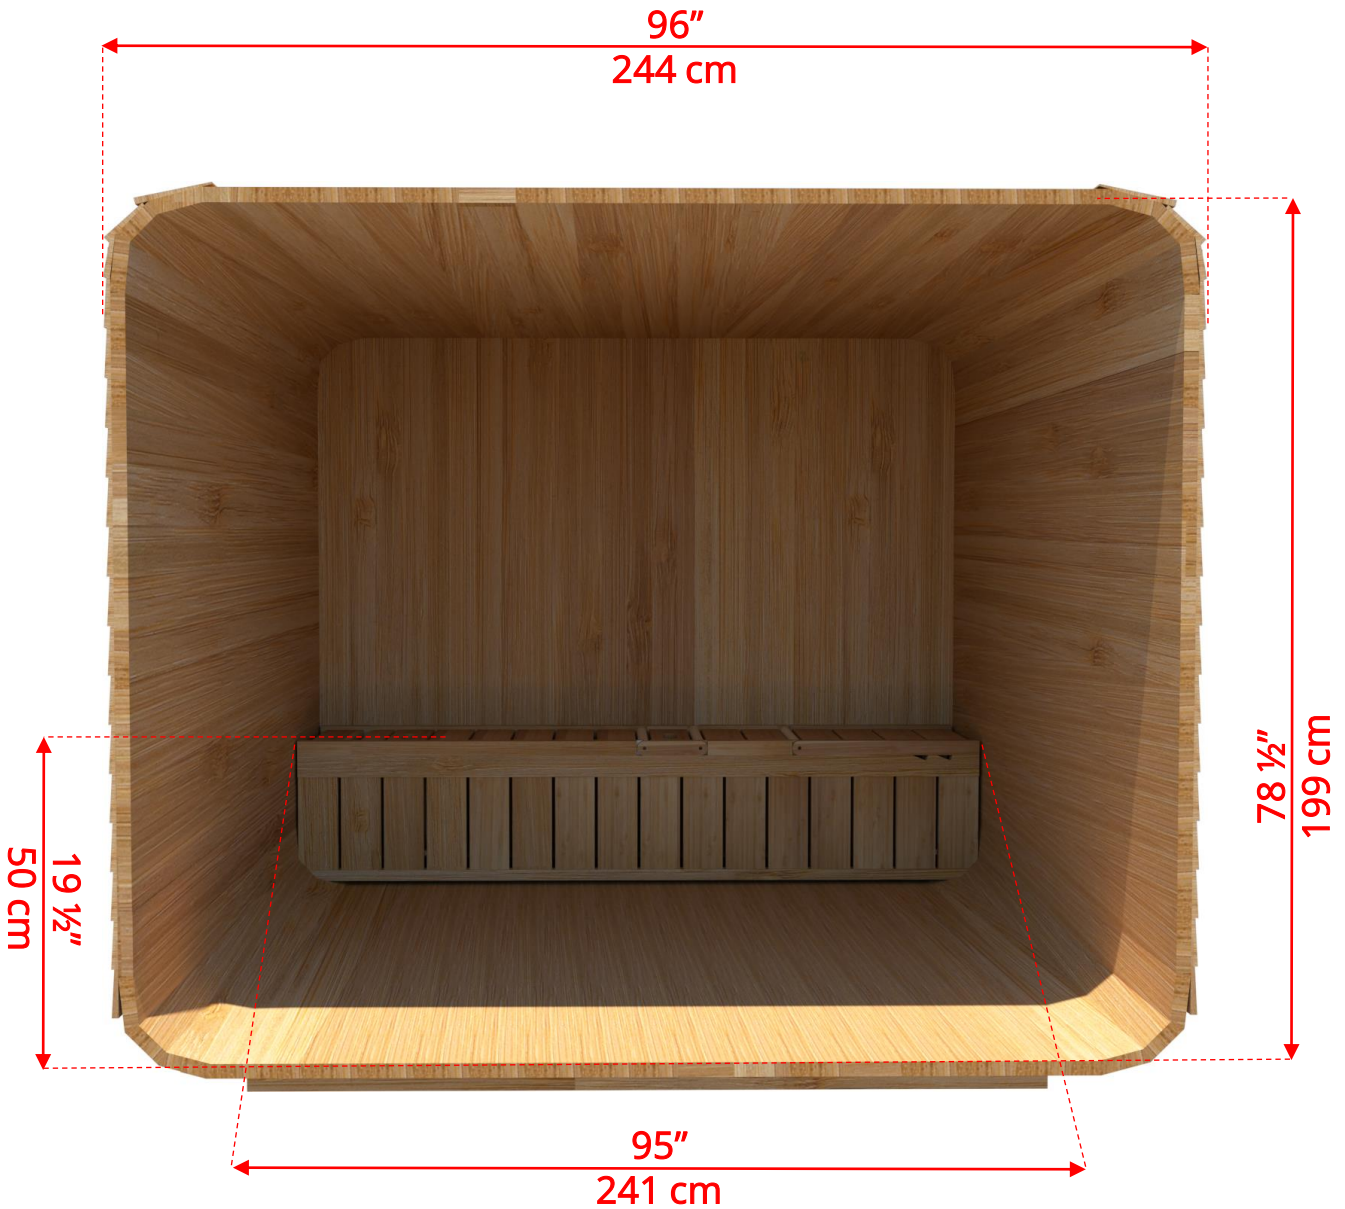

860LU/862LU 8'x6' (244cm x 182cm) Luna Sauna

860LU/862LU

8'x6' (244cm x 182cm) Luna Sauna

860LU/862LU 8'x6' (244cm x 182cm) Luna Sauna

LUBACKB6
2 Tier Benches on Back Wall

860LU/862LU 8'x6' (244cm x 182cm) Luna Sauna

LUBACKB6
2 Tier Benches on Back Wall

860LU/862LU 8'x6' (244cm x 182cm) Luna Sauna

LULBR6
Luna L Benches on Right Side

860LU/862LU 8'x6' (244cm x 182cm) Luna Sauna

LULBR6
Luna L Benches on Right Side

860LU/862LU 8'x6' (244cm x 182cm) Luna Sauna

LULBL6
Luna L Benches on Left Side

860LU/862LU 8'x6' (244cm x 182cm) Luna Sauna

LULBL6
Luna L Benches on Left Side

860LU/862LU 8'x6' (244cm x 182cm) Luna Sauna

LUSIDE6
6' Luna Side Wall Benches

860LU/862LU 8'x6' (244cm x 182cm) Luna Sauna

LUBACK
Lounge Bench on Back Wall

860LU/862LU 8'x6' (244cm x 182cm) Luna Sauna

Wood Burning Heater

BSB212 – Chimney Heat Shield Set for out the Back Wall

* Wood Burning Heater *not available with Back wall bench layout*