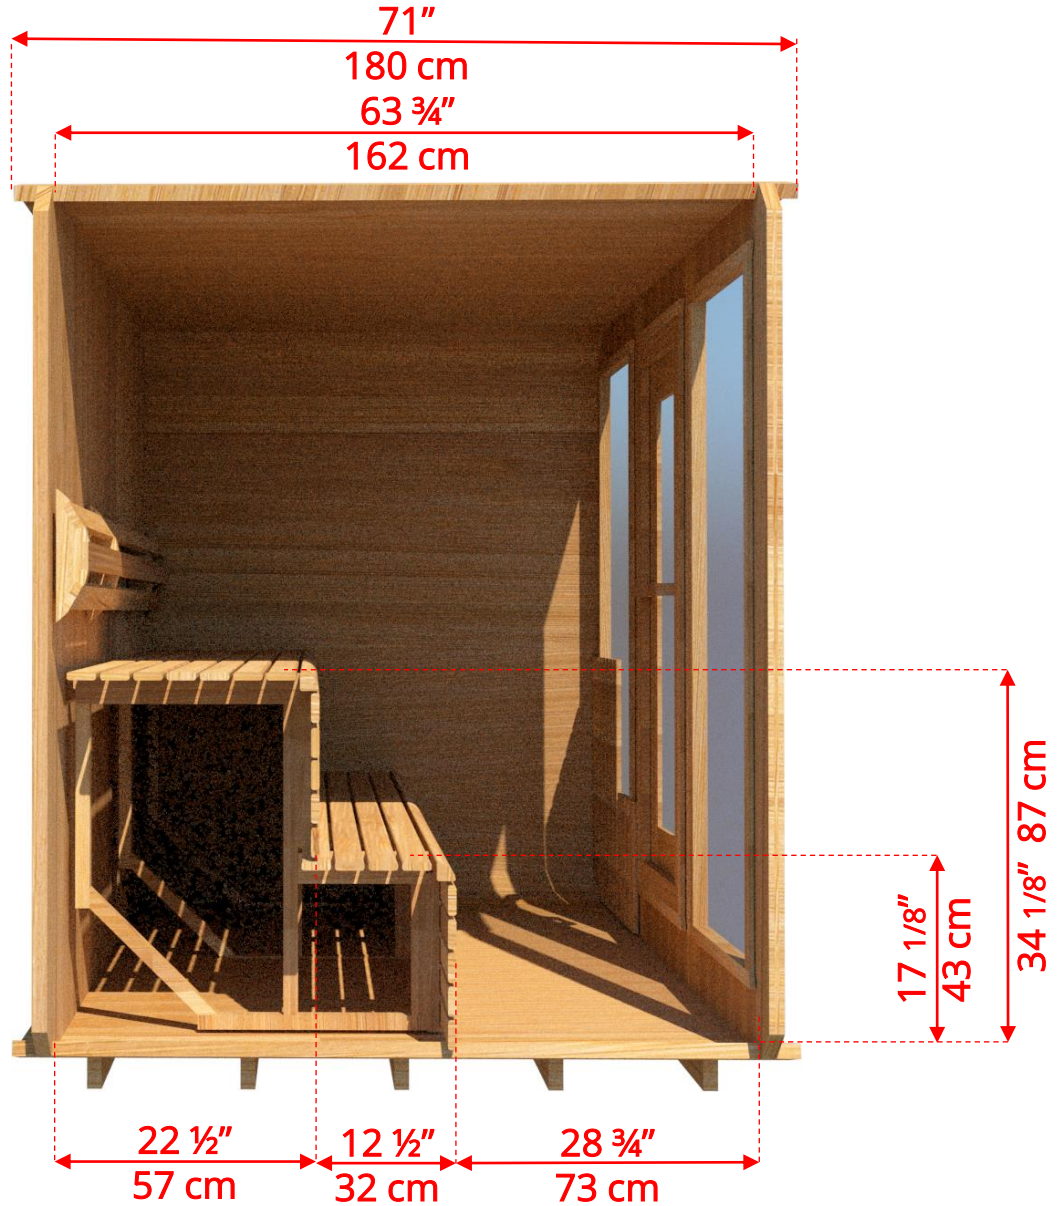

860LU/862LU 8'x6' (244cm x 182cm) Luna Sauna

860LU/862LU

8'x6' (244cm x 182cm) Luna Sauna

860LU/862LU 8'x6' (244cm x 182cm) Luna Sauna

LUBACKB6
2 Tier Benches on Back Wall

860LU/862LU 8'x6' (244cm x 182cm) Luna Sauna

LUBACKB6
2 Tier Benches on Back Wall

860LU/862LU 8'x6' (244cm x 182cm) Luna Sauna

LULBR6
Luna L Benches on Right Side

860LU/862LU 8'x6' (244cm x 182cm) Luna Sauna

LULBR6
Luna L Benches on Right Side

860LU/862LU 8'x6' (244cm x 182cm) Luna Sauna

LULBL6
Luna L Benches on Left Side

860LU/862LU 8'x6' (244cm x 182cm) Luna Sauna

LULBL6
Luna L Benches on Left Side

860LU/862LU 8'x6' (244cm x 182cm) Luna Sauna

LUSIDE6
6' Luna Side Wall Benches

860LU/862LU 8'x6' (244cm x 182cm) Luna Sauna

LUBACK
Lounge Bench on Back Wall

860LU/862LU 8'x6' (244cm x 182cm) Luna Sauna

Wood Burning Heater

BSB212 – Chimney Heat Shield Set for out the Back Wall

* Wood Burning Heater *not available with Back wall bench layout*