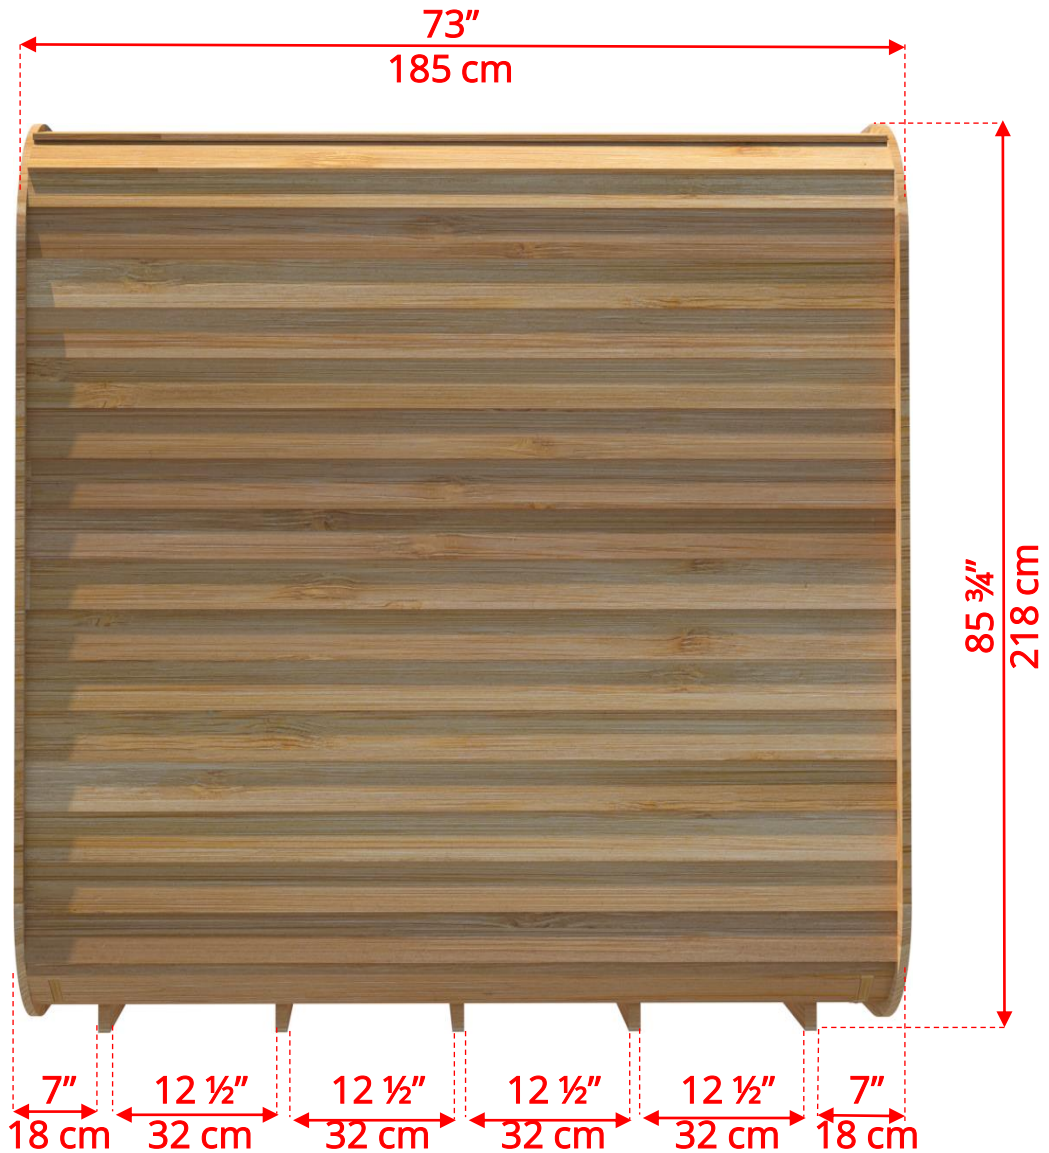

860LU/862LU 8'x6' (244cm x 182cm) Luna Sauna

860LU/862LU

8'x6' (244cm x 182cm) Luna Sauna

860LU/862LU 8'x6' (244cm x 182cm) Luna Sauna

LUBACKB6
2 Tier Benches on Back Wall

860LU/862LU 8'x6' (244cm x 182cm) Luna Sauna

LUBACKB6
2 Tier Benches on Back Wall

860LU/862LU 8'x6' (244cm x 182cm) Luna Sauna

LULBR6
Luna L Benches on Right Side

860LU/862LU 8'x6' (244cm x 182cm) Luna Sauna

LULBR6
Luna L Benches on Right Side

860LU/862LU 8'x6' (244cm x 182cm) Luna Sauna

LULBL6
Luna L Benches on Left Side

860LU/862LU 8'x6' (244cm x 182cm) Luna Sauna

LULBL6
Luna L Benches on Left Side

860LU/862LU 8'x6' (244cm x 182cm) Luna Sauna

LUSIDE6
6' Luna Side Wall Benches

860LU/862LU 8'x6' (244cm x 182cm) Luna Sauna

LUBACK
Lounge Bench on Back Wall

860LU/862LU 8'x6' (244cm x 182cm) Luna Sauna

Wood Burning Heater

BSB212 – Chimney Heat Shield Set for out the Back Wall

* Wood Burning Heater *not available with Back wall bench layout*